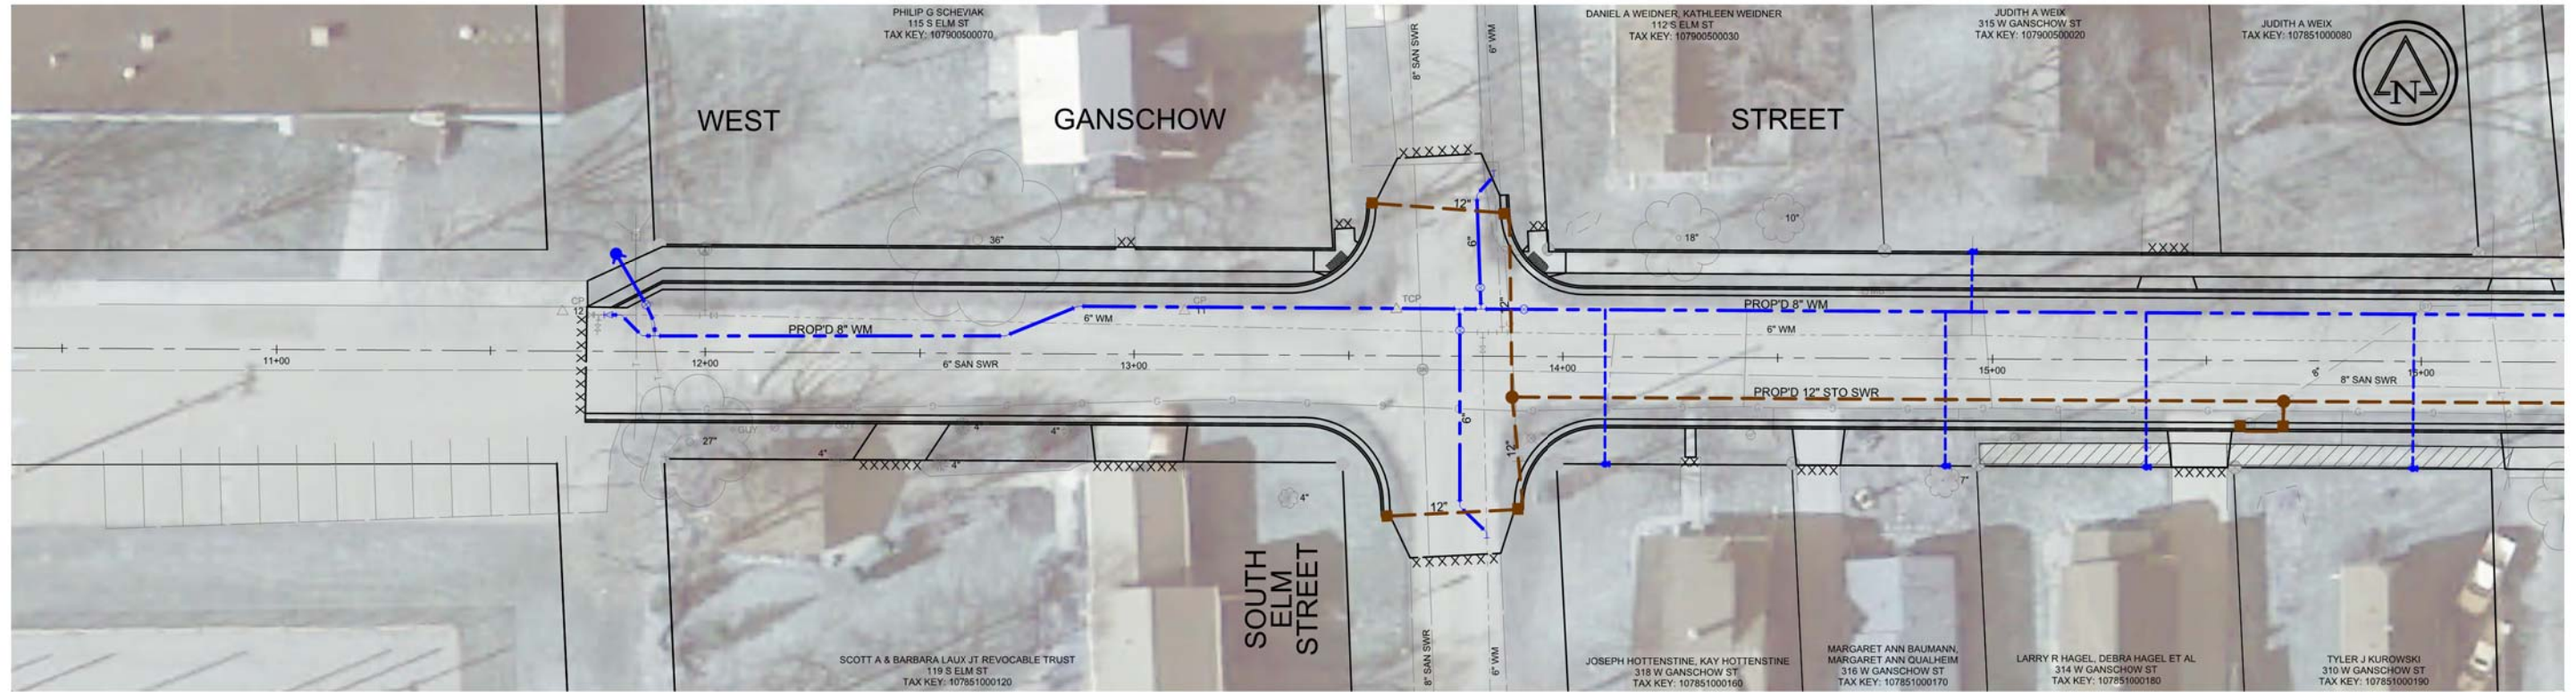

# GANSCHOW STREET

VILLAGE OF BONDUOL  
SHAWANO COUNTY, WISCONSIN

DATE: APRIL 27, 2021

© 2021 Copyright Ruekert & Mielke, Inc.

Apr 27, 2021 1:04pm PLOTTED BY: GDEPREY SAVED BY: GDEPREY  
 G:\C30-2018\18199\_1\img\c30-2018-2021-2020 SP\img\Ganschow Street\EXHIBIT\Z-CPL-Ganschow Street.dwg Layout1  
 USER: GDEPREY  
 PAGES: 1  
 VIEWS: 1  
 VIEWS.dwg  
 Apr 27, 2021 1:04pm PLOTTED BY: GDEPREY SAVED BY: GDEPREY  
 G:\C30-2018\18199\_1\img\c30-2018-2021-2020 SP\img\Ganschow Street\EXHIBIT\Z-CPL-Ganschow Street.dwg Layout1  
 USER: GDEPREY  
 PAGES: 1  
 VIEWS: 1  
 VIEWS.dwg

SOURCE:  
BASEMAP SOURCE: