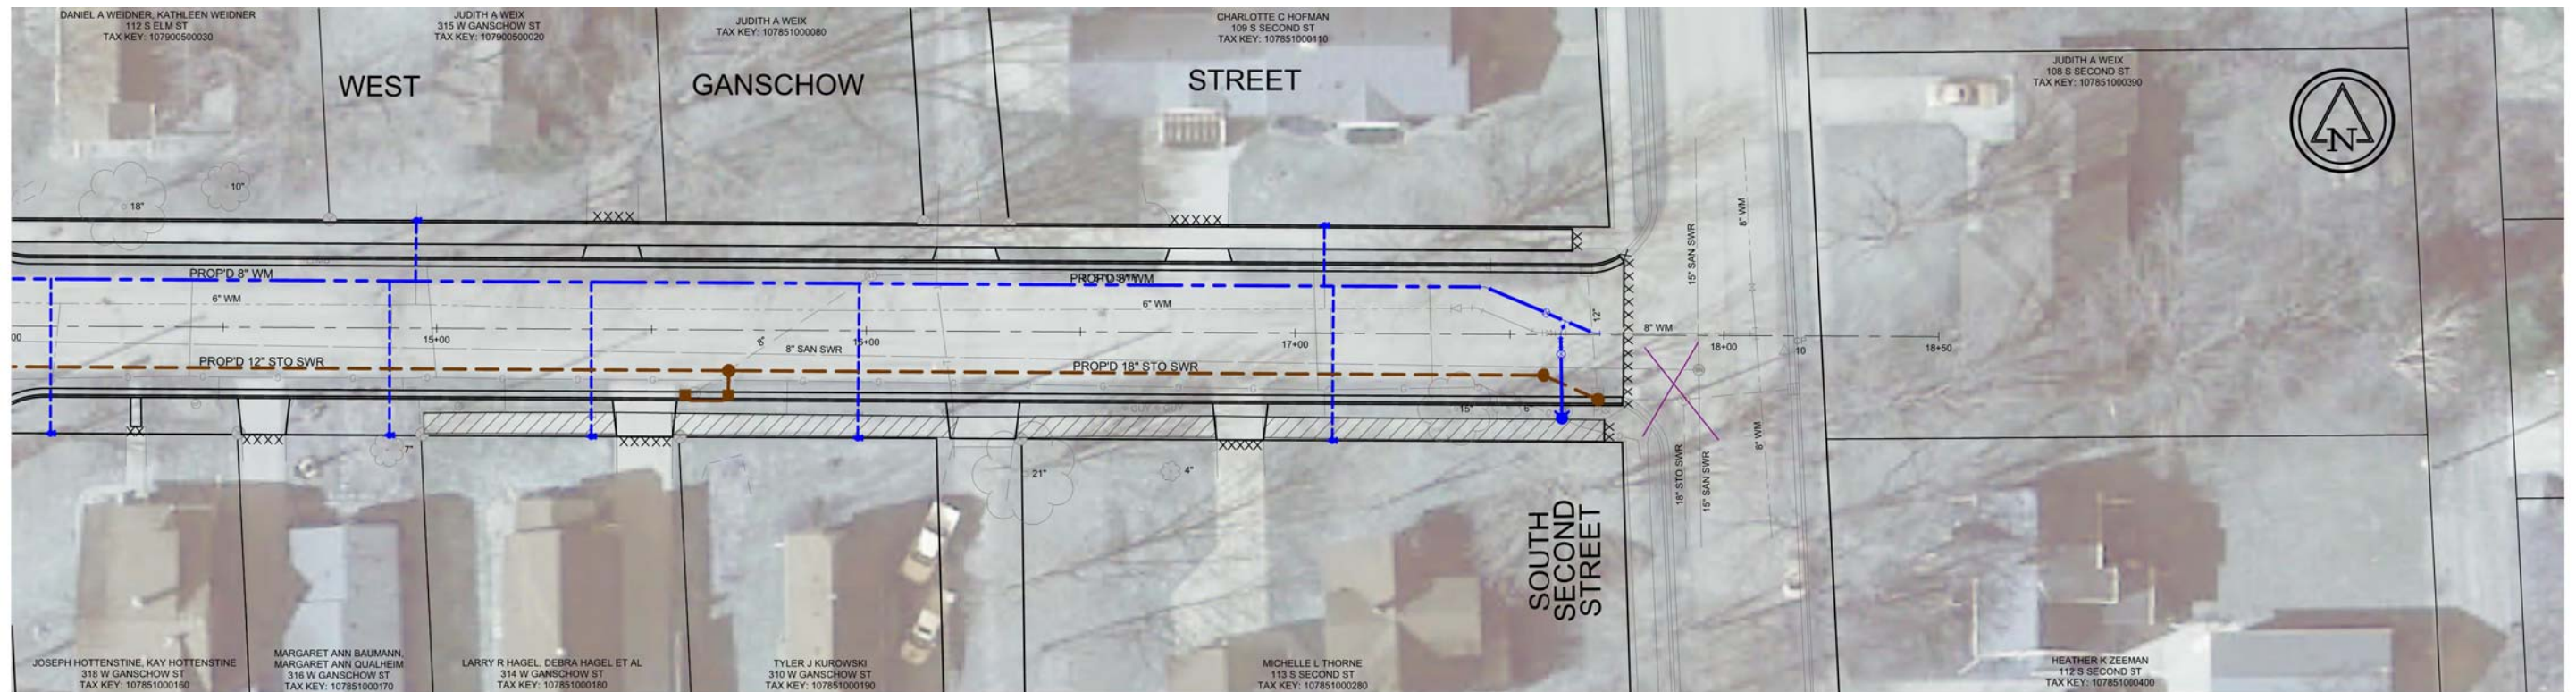

# GANSCHOW STREET

VILLAGE OF BONDUOL  
SHAWANO COUNTY, WISCONSIN

DATE: APRIL 27, 2021

© 2021 Copyright Ruekert & Mielke, Inc.

Apr 27, 2021 1:04pm PLOTTED BY: GDEPREY SAVED BY: GDEPREY  
 G:\C30-2018\18199\_1\img\c30-2018-2021-2020 SP\img\Ganschow Street\EXHIBIT\Z-CPL-Ganschow Street.dwg Layout1  
 USER: GDEPREY  
 PAGES: 1  
 VIEWS: 1  
 VIEWS.dwg  
 Apr 27, 2021 1:04pm PLOTTED BY: GDEPREY SAVED BY: GDEPREY  
 G:\C30-2018\18199\_1\img\c30-2018-2021-2020 SP\img\Ganschow Street\EXHIBIT\Z-CPL-Ganschow Street.dwg Layout1  
 USER: GDEPREY  
 PAGES: 1  
 VIEWS: 1  
 VIEWS.dwg

SOURCE:  
BASEMAP SOURCE: